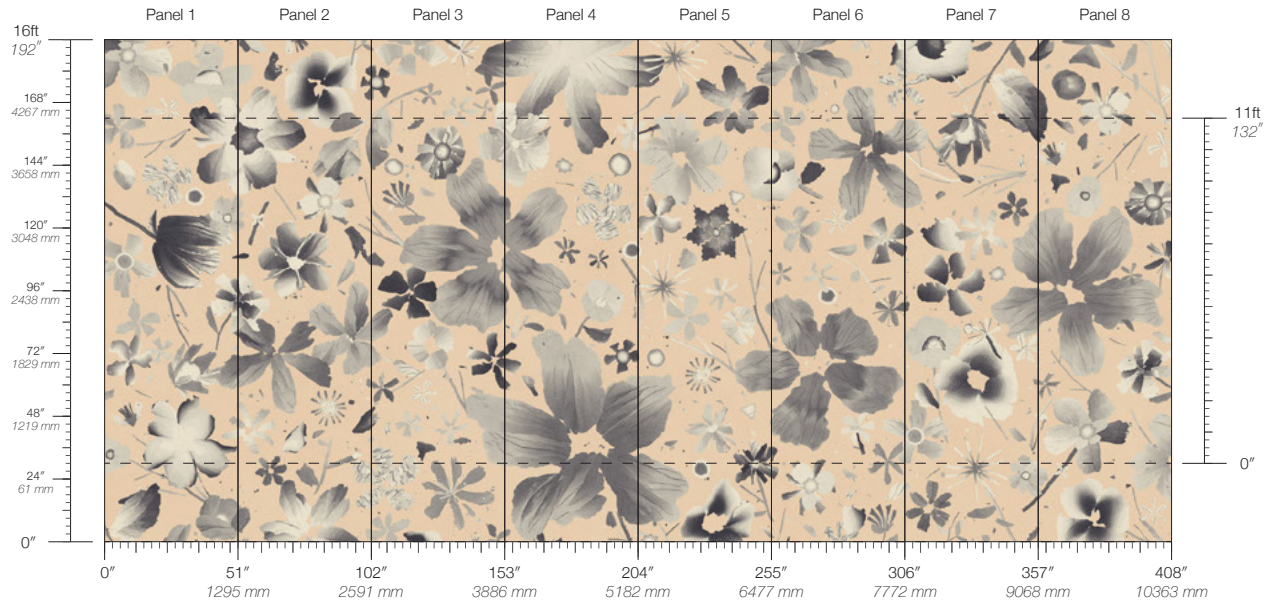

# BOTANICA

Tear Sheet

Botanica is a layered exploration of the space between permanence and transience.

ARTIFACT

BISQUE

BURST

INLAID

LEVITY

# Botanica Bisque

Suitable for residential and commercial projects

**COLOR**  
Bisque

**ITEM**  
6202

**CONTENT**  
Type II PVC-Free TPO

**PANEL WIDTH**  
51" / 1295 mm trimmed

**PANEL HEIGHT**  
132" / 3353 mm standard  
192" / 4877 mm extended